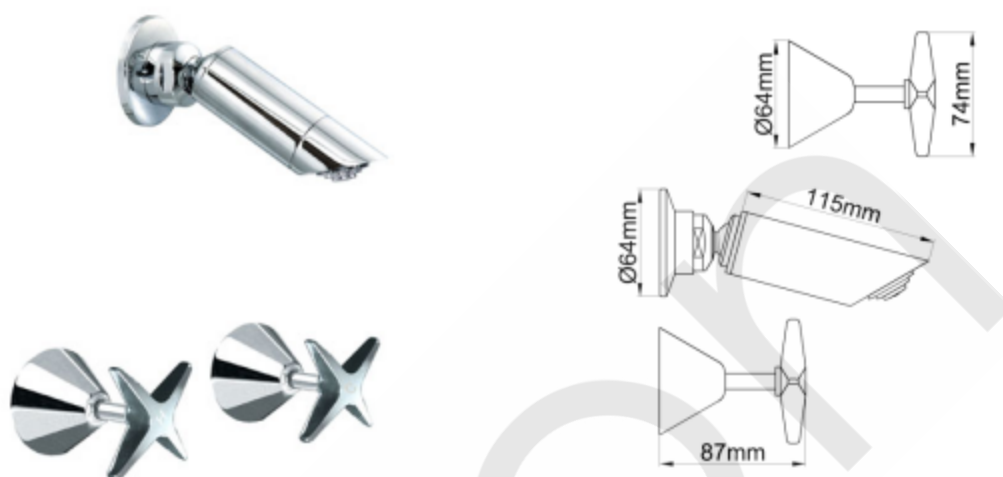

### HENTY SHOWER SET C/P WELS 3 STAR

Product Code: 54260

#### Features & Approval

- Maximum Working Temperature: 80 °C
- Maximum Working Pressure: 1300 KPa
- Threads: Complies with AS 1722.2
- Material: DR Brass, Complies with AS 2345
- Suitable for Potable Water, Complies with AS/NZS 4020
- WELS Reg. Number: SM13546, WELS Rating: 3 STAR 9 L/Min
- Double O-ring Seal