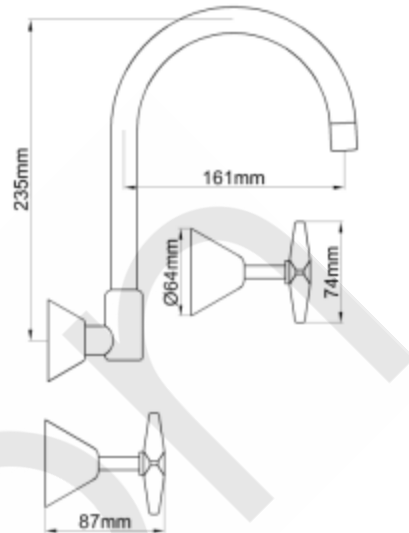

PRODUCT DATA SHEET

HENTY WALL SINK SET CHROME WELS 4 STAR

Product Code: 54665

Features & Approval

- Maximum Working Temperature: 80 °C
- Maximum Working Pressure: 1300 KPa
- Threads: Complies with AS 1722.2
- Material: DR Brass, Complies with AS 2345
- Suitable for Potable Water, Complies with AS/NZS 4020
- WELS Reg. Number: TM33692, WELS Rating: 4 STAR 7.5 L/Min
- Double O-ring Seal