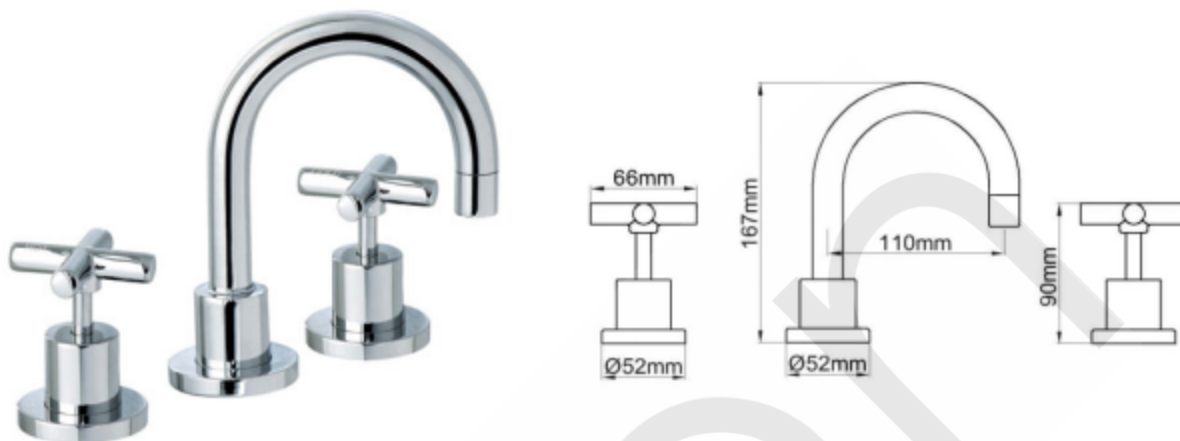

### REGATTA BASIN SET C/P WELS 4 STAR

Product Code: 55160

#### Features & Approval

- Maximum Working Temperature: 80 °C
- Maximum Working Pressure: 1300 KPa
- Threads: Complies with AS 1722.2
- Material: DR Brass, Complies with AS 2345
- Suitable for Potable Water, Complies with AS/NZS 4020
- WELS Reg. Number: TM33693, WELS Rating: 4 STAR 7.5 L/Min
- Double O-ring Seal