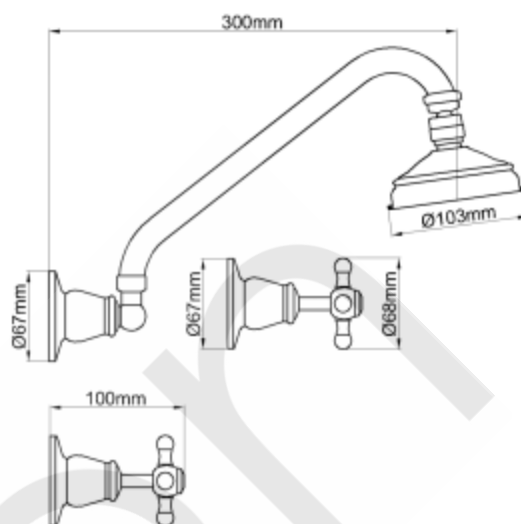

PRODUCT DATA SHEET

KINGSMAN SHOWER SET

CODE	DESCRIPTION	COLOUR	TRIM	WELS Reg. Number
56025	KINGSMAN SHOWER SET CHROME & GOLD WELS 3 STAR	CHROME	GOLD	SM13538
56026	KINGSMAN SHOWER SET CHROME WELS 3 STAR	CHROME		SM13538

Features & Approval

- Maximum Working Temperature: 80 °C
- Maximum Working Pressure: 1300 KPa
- Threads: Complies with AS 1722.2
- Material: DR Brass, Complies with AS 2345
- Suitable for Potable Water, Complies with AS/NZS 4020
- WELS Rating: 3 STAR 9 L/Min
- Double O-ring Seal