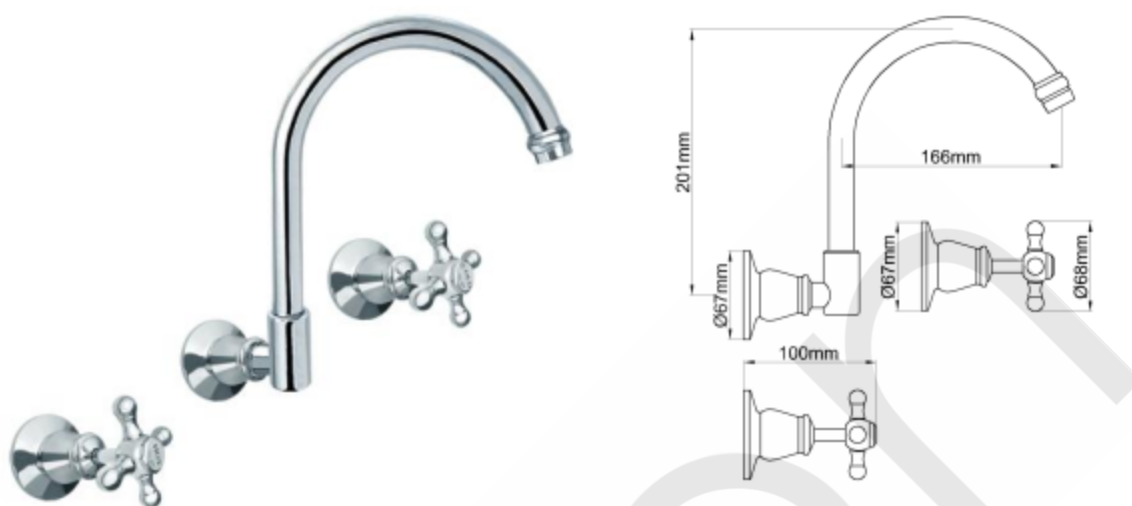

PRODUCT DATA SHEET

KINGSMAN WALL SPA/SINK SET

CODE	DESCRIPTION	COLOUR	TRIM	WELS Reg. Number
56075	KINGSMAN WALL SPA/SINK SET CHROME & GOLD WELS 4 STAR	CHROME	GOLD	TM33637
56076	KINGSMAN WALL SPA/SINK SET CHROME WELS 4 STAR	CHROME		TM33637

Features & Approval

- Maximum Working Temperature: 80 °C
- Maximum Working Pressure: 1300 KPa
- Threads: Complies with AS 1722.2
- Material: DR Brass, Complies with AS 2345
- Suitable for Potable Water, Complies with AS/NZS 4020
- WELS Rating: 4 STAR 7.5 L/Min
- Double O-ring Seal