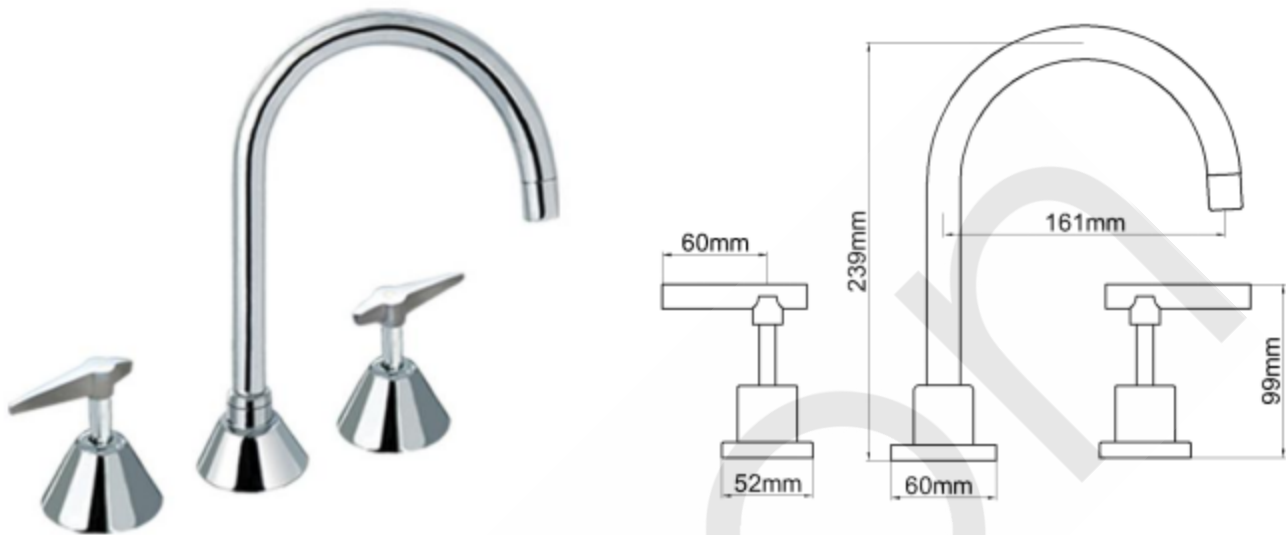

PRODUCT DATA SHEET

HENTY LEVER VANITY SPA/SINK SET WITH 3/4 TURN CERAMIC DISC CP WELS 4 STAR

Product Code: 58466

Features & Approval

- Maximum Working Temperature: 80 °C
- Maximum Working Pressure: 1300 KPa
- Threads: Complies with AS 1722.2
- Material: DR Brass, Complies with AS 2345
- Suitable for Potable Water, Complies with AS/NZS 4020
- WELS Reg. Number: TM33704, WELS Rating: 4 STAR 7.5 L/Min
- Double O-ring Seal