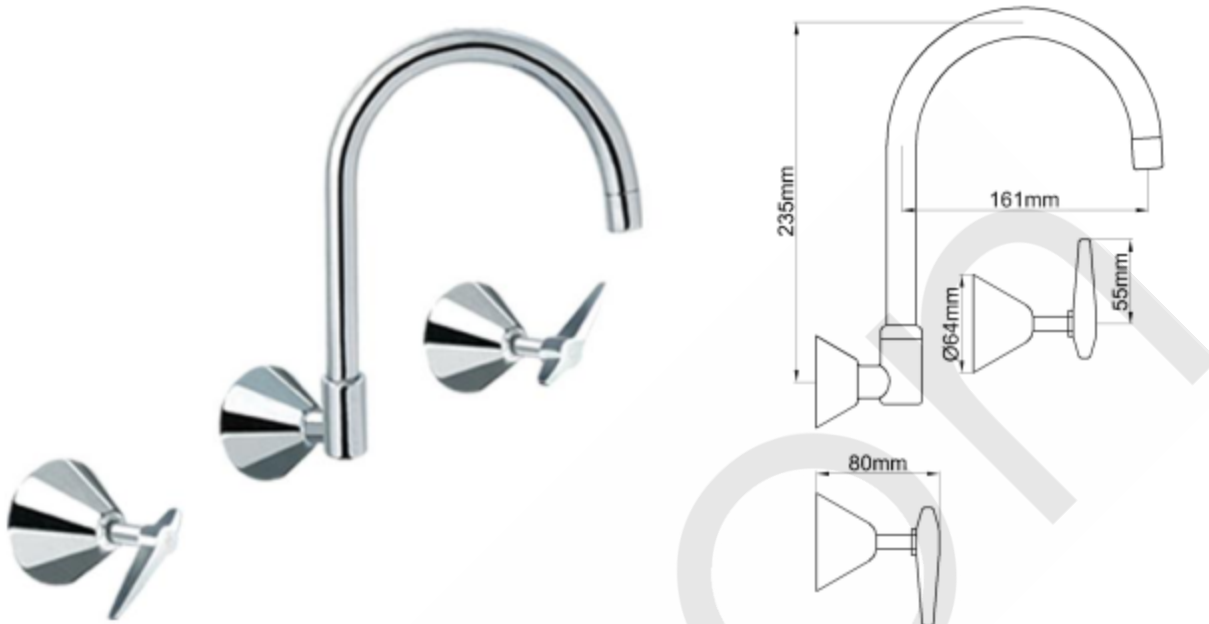

### HENTY LEVER WALL SINK SET WITH 3/4 TURN CERAMIC DISC CP WELS 4 STAR

Product Code: 58476

#### Features & Approval

- Maximum Working Temperature: 80 °C
- Maximum Working Pressure: 1300 KPa
- Threads: Complies with AS 1722.2
- Material: DR Brass, Complies with AS 2345
- Suitable for Potable Water, Complies with AS/NZS 4020
- WELS Reg. Number: TM33705, WELS Rating: 4 STAR 7.5 L/Min
- Double O-ring Seal