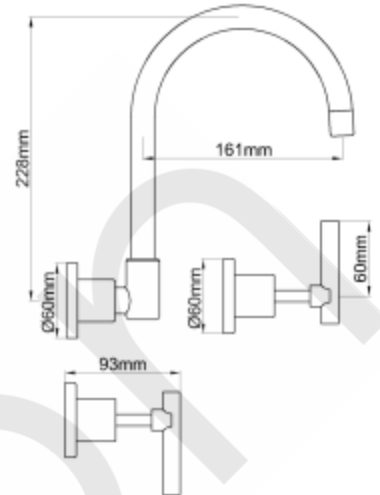

PRODUCT DATA SHEET

REGATTA LEVER WALL SINK SET WITH 3/4 TURN CERAMIC DISC CP WELS 4 STAR

Product Code: 58676

Features & Approval

- Maximum Working Temperature: 80 °C
- Maximum Working Pressure: 1300 KPa
- Threads: Complies with AS 1722.2
- Material: DR Brass, Complies with AS 2345
- Suitable for Potable Water, Complies with AS/NZS 4020
- WELS Reg. Number: TM33707, WELS Rating: 4 STAR 7.5 L/Min
- Double O-ring Seal