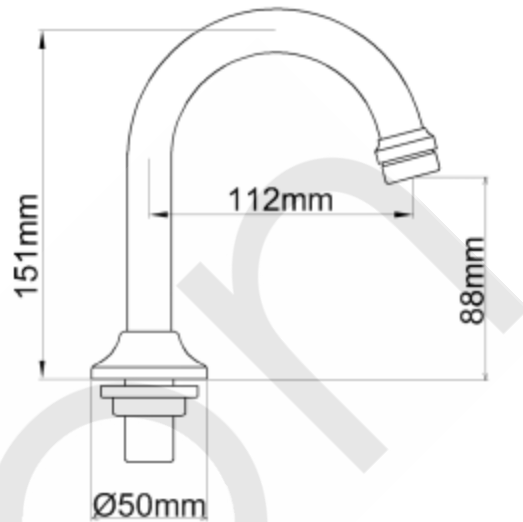

### E/C BASIN GOOSENECK SPOUT CHROME WELS 4 STAR

Product Code:59036

#### Features & Approval

- Maximum Working Temperature: 80 °C
- Maximum Working Pressure: 1300 KPa
- Threads: Complies with AS 1722.2
- Material: DR Brass, Complies with AS 2345
- Suitable for Potable Water, Complies with AS/NZS 4020
- WELS Reg. Number: T33573, WELS Rating: 4 STAR 7.5 L/Min