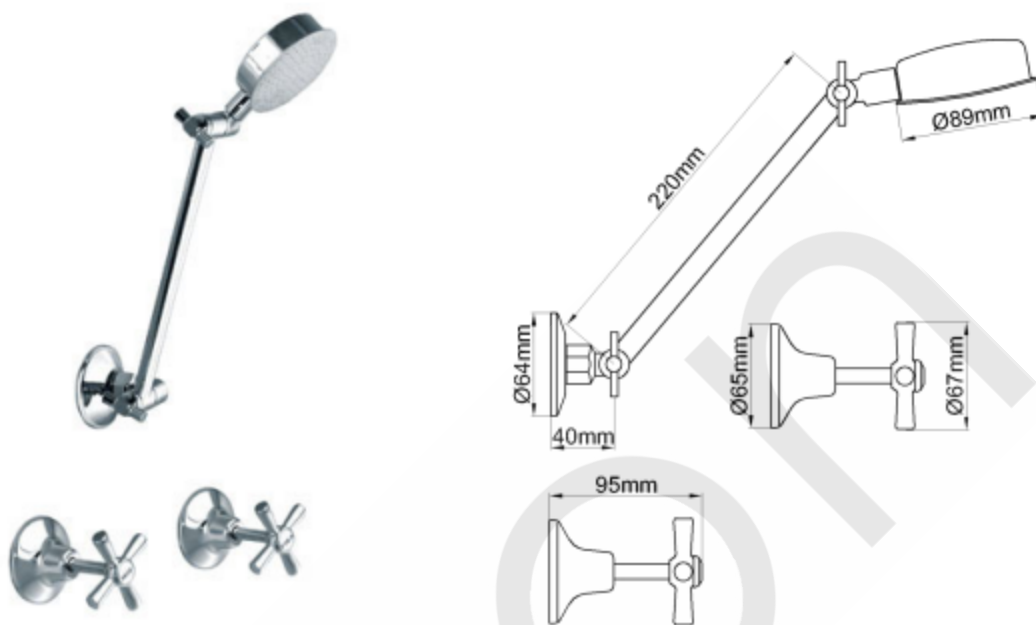

PRODUCT DATA SHEET

EASY CLEAN SHOWER SET CHROME WELS 3 STAR

Product Code:59260

Features & Approval

- Maximum Working Temperature: 80 °C
- Maximum Working Pressure: 1300 KPa
- Threads: Complies with AS 1722.2
- Material: DR Brass, Complies with AS 2345
- Suitable for Potable Water, Complies with AS/NZS 4020
- WELS Reg. Number: SM13550, WELS Rating: 3 STAR 9 L/Min
- Double O-ring Seal