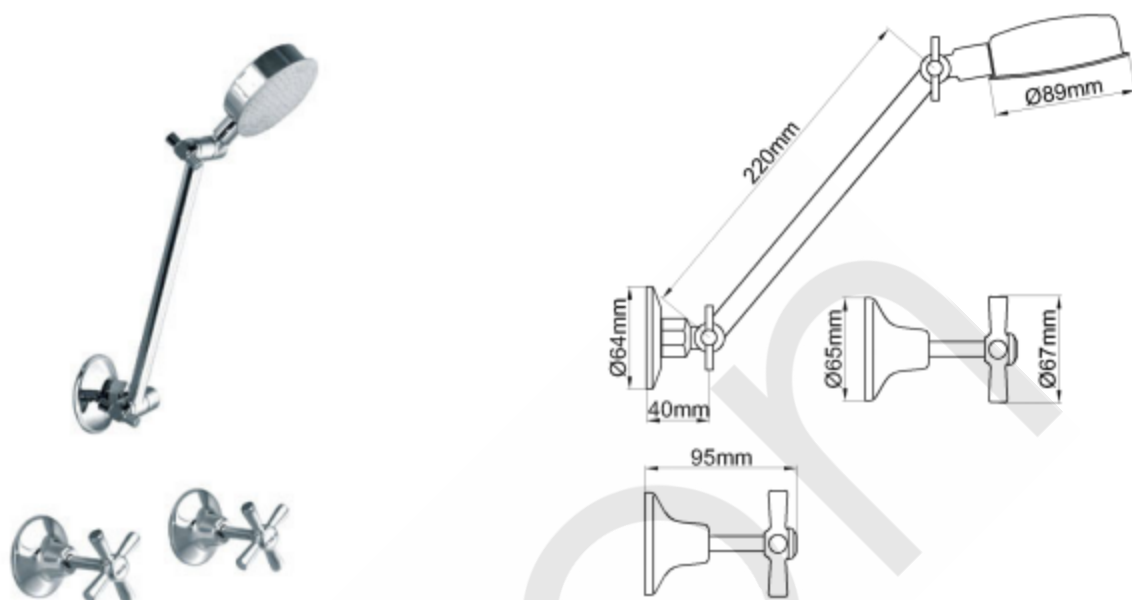

### TRENT SHOWER SET CHROME WELS 3 STAR

Product Code:59262

#### Features & Approval

- Maximum Working Temperature: 80 °C
- Maximum Working Pressure: 1300 KPa
- Threads: Complies with AS 1722.2
- Material: DR Brass, Complies with AS 2345
- Suitable for Potable Water, Complies with AS/NZS 4020
- WELS Reg. Number: SM13550, WELS Rating: 3 STAR 9 L/Min
- Double O-ring Seal