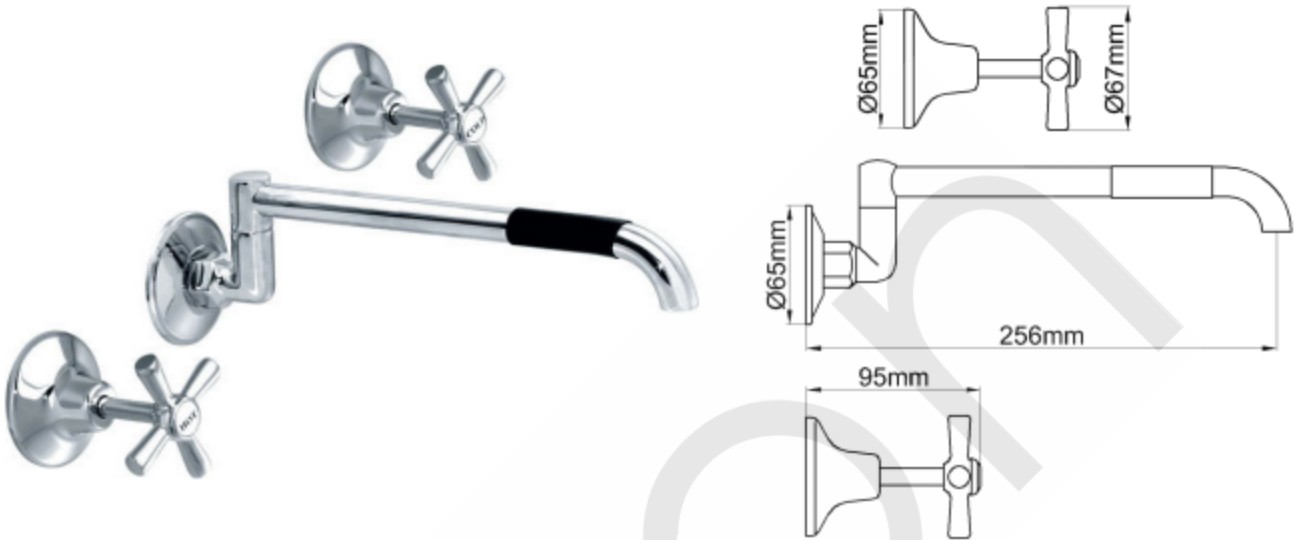

### EASY CLEAN LAUNDRY SET CHROME WELS 3 STAR

Product Code:59565

#### Features & Approval

- Maximum Working Temperature: 80 °C
- Maximum Working Pressure: 1300 KPa
- Threads: Complies with AS 1722.2
- Material: DR Brass, Complies with AS 2345
- Suitable for Potable Water, Complies with AS/NZS 4020
- WELS Reg. Number: TM33712, WELS Rating: 3 STAR 9 L/Min
- Double O-ring Seal