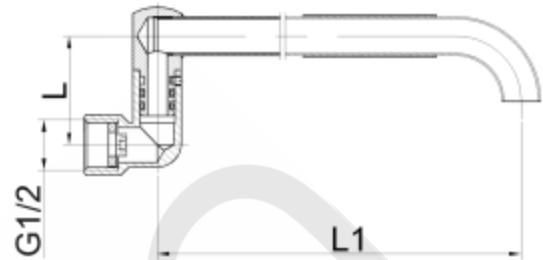

PRODUCT DATA SHEET

LAUNDRY ARM SINGLE

CODE	DESCRIPTION	L(mm)	L2(mm)	WELS Reg. Number
60381	LAUNDRY ARM 150mm SINGLE CP WELS 3 STAR	45	150	T33554
60382	LAUNDRY ARM 225mm SINGLE CP WELS 3 STAR	45	217	T33555
60383	LAUNDRY ARM 300mm SINGLE CP WELS 3 STAR	45	300	T33556

Features & Approval

- Maximum Working Temperature: 80 °C
- Maximum Working Pressure: 800 KPa
- Threads: Complies with AS 1722.2
- Material: Brass
- Suitable for Potable Water, Complies with AS/NZS 4020
- WELS Rating: 3 STAR 9 L/Min