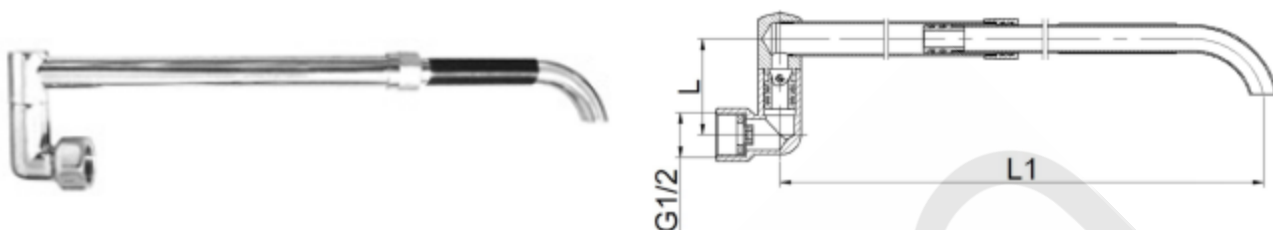

## LAUNDRY ARM TELESCOPIC

CODE	DESCRIPTION	L(mm)	L1(mm)	WELS Reg. Number
60384	LAUNDRY ARM TELESCOPIC 450mm CP WELS 3 STAR	45	275~445	T33557
60385	LAUNDRY ARM TELESCOPIC 600mm CP WELS 3 STAR	45	345~585	TM33700

### Features & Approval

- Maximum Working Temperature: 80 °C
- Maximum Working Pressure: 1300 KPa
- Threads: Complies with AS 1722.2
- Material: Bras
- Suitable for Potable Water, Complies with AS/NZS 4020
- WELS Rating: 3 STAR 9 L/Min
- Double O-ring Seal