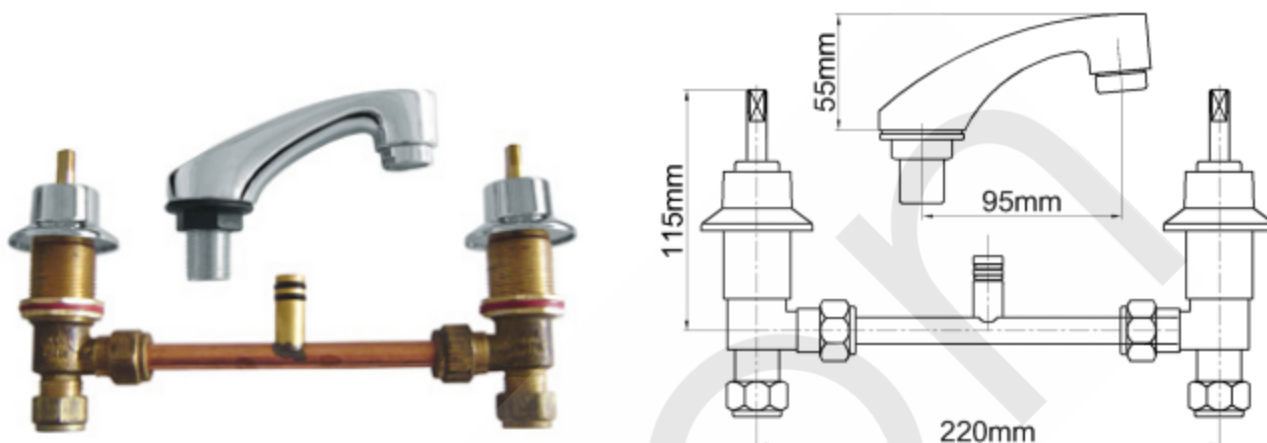

PRODUCT DATA SHEET

U/S BASIN SET STANDARD SPOUT CP WELS 4 STAR

Product Code: 60483

Features & Approval

- Maximum Working Temperature: 80 °C
- Maximum Working Pressure: 1300 KPa
- Threads: Complies with AS 1722.2
- Material: DR Brass, Complies with AS 2345
- Suitable for Potable Water, Complies with AS/NZS 4020
- WELS Reg. Number: TM33418, WELS Rating: 4 STAR 7.5 L/Min
- Double O-ring Seal