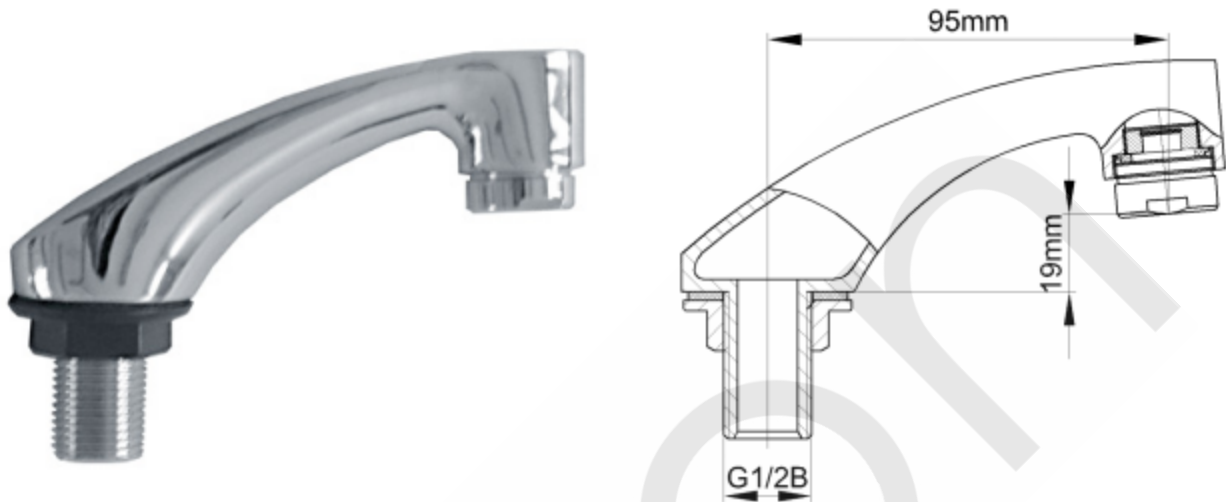

PRODUCT DATA SHEET

BASIN SPOUT STANDARD CAST CHROME WELS 3 STAR

Product Code:60535

Features & Approval

- Maximum Working Temperature: 80 °C
- Maximum Working Pressure: 800 KPa
- Threads: Complies with AS 1722.2
- Material: Brass
- Suitable for Potable Water, Complies with AS/NZS 4020
- WELS Reg. Number: T33673, WELS Rating: 3 STAR 9 L/Min