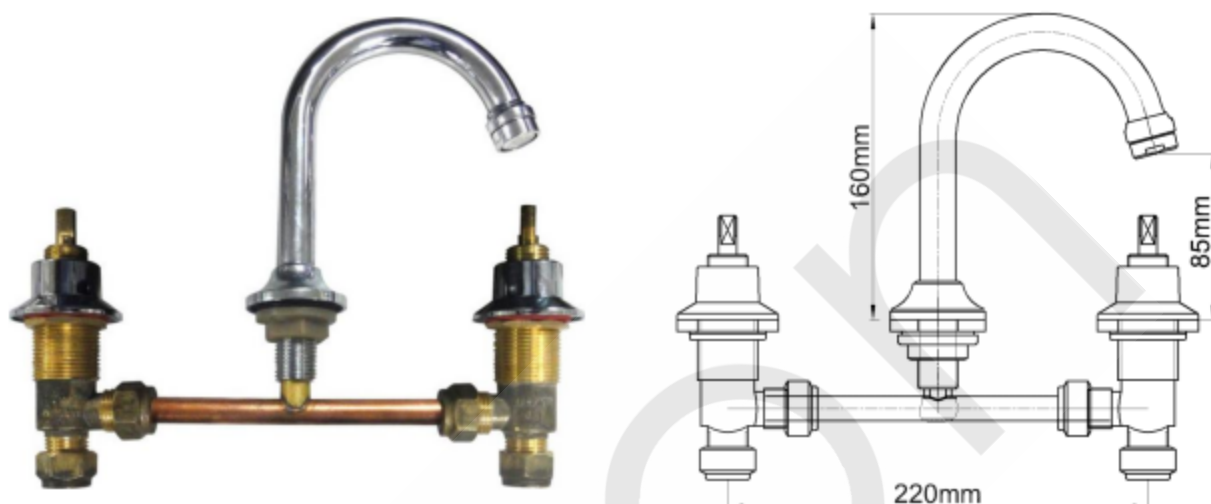

### UNSTYLED BASIN SET W/GOOSENECK SPOUT CP WELS 4 STAR

Product Code: 60750

#### Features & Approval

- Maximum Working Temperature: 80 °C
- Maximum Working Pressure: 1300 KPa
- Threads: Complies with AS 1722.2
- Material: DR Brass, Complies with AS 2345
- Suitable for Potable Water, Complies with AS/NZS 4020
- WELS Reg. Number: TM33674, WELS Rating: 4 STAR 7.5 L/Min
- Double O-ring Seal