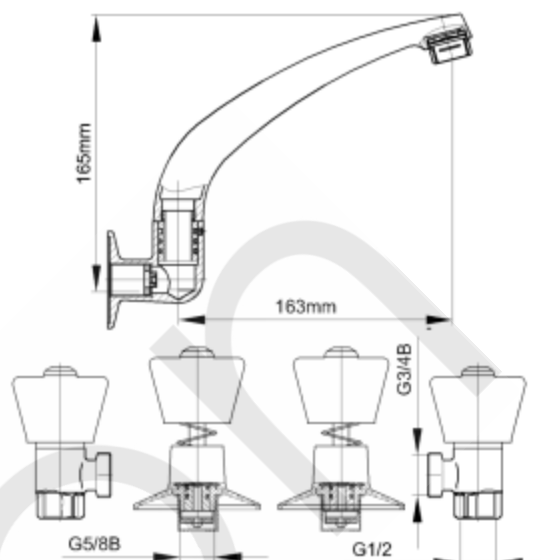

PRODUCT DATA SHEET

LAUNDRY KIT CHROME WELS 3 STAR

Product Code: 62540

Features & Approval

- Maximum Working Temperature: 80 °C
- Maximum Working Pressure: 1300 KPa
- Threads: Complies with AS 1722.2
- Material: DR Brass, Complies with AS 2345
- Suitable for Potable Water, Complies with AS/NZS 4020
- WELS Reg. Number: T33345, WELS Rating: 3 STAR 9 L/Min
- Double O-ring Seal