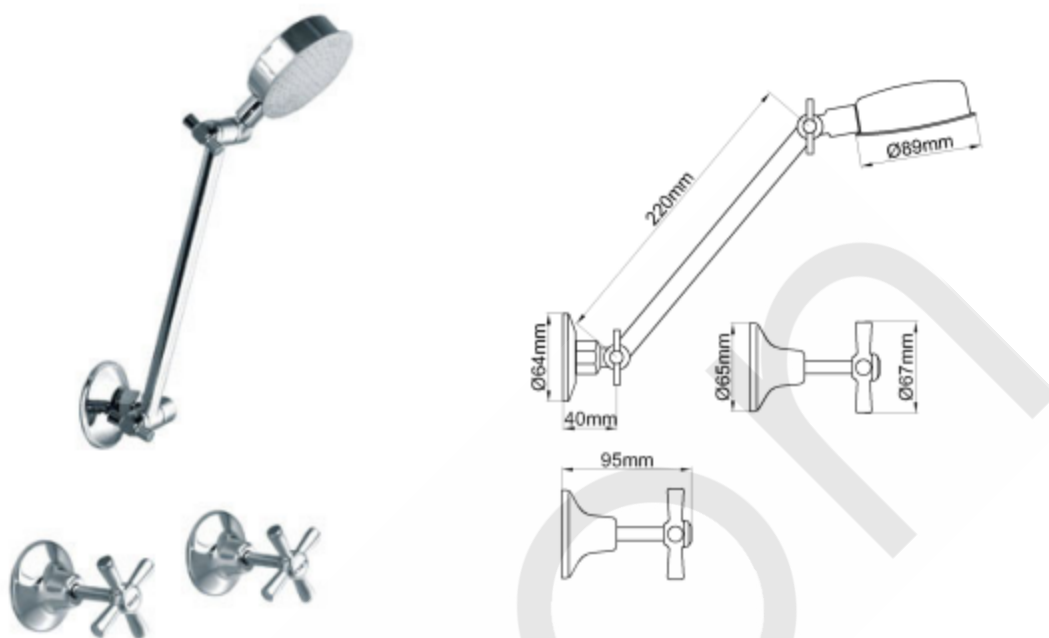

### ANTI-VANDAL E/C SHOWER SET CP WELS 3 STAR

Product Code:64260

#### Features & Approval

- Maximum Working Temperature: 80 °C
- Maximum Working Pressure: 1300 KPa
- Threads: Complies with AS 1722.2
- Material: DR Brass, Complies with AS 2345
- Suitable for Potable Water, Complies with AS/NZS 4020
- WELS Reg. Number: SM13550, WELS Rating: 3 STAR 9 L/Min
- Double O-ring Seal