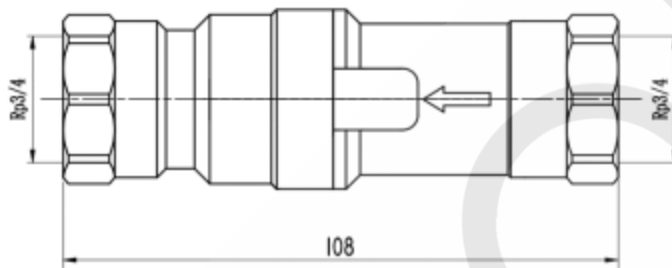

PRODUCT DATA SHEET

elson LF PRESSURE LIMITING VALVE

Rp3/4 FI LF DR BRASS 500KPa LF76350

PRODUCT CODE LF76350

Technical Specifications

- Max. Inlet Pressure 2000kPa
- Max. Inlet Temperature(Continuous) 80°C
- Factory set pressure:500kPa
- Flow Rate at Pressure 75 L/Min
- Material: DR Brass in compliance with AS 2345
- Threads comply with AS 1722.2.
- Suitable for potable water, Comply with AS/NZS 4020.
- WaterMark Certificate No. WMK26481, Conforms with AS1357.2 .

Installation Instructions

Pipe work must be flushed prior to installation. This Valve can be installed horizontally or vertically. Ensure the valve is located that allows for easy access. Install in the direction of flow, elson valve flow direction indicated on body. When installed underground, the valve must be installed in a box and must be protected from becoming frozen. Never expose directly to flame or extreme radiant heat as this will affect valve seals and function.