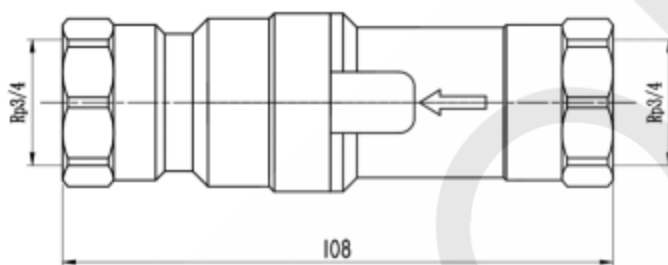

PRODUCT DATA SHEET

elson LF PRESSURE LIMITING VALVE

Rp3/4 FI LF DR BRASS 600KPa LF76360

PRODUCT CODE LF76360

Technical Specifications

- Max. Inlet Pressure 2000kPa
- Max. Inlet Temperature(Continuous) 80°C
- Factory set pressure:600kPa
- Flow Rate at Pressure 80 L/Min
- Material: DR Brass in compliance with AS 2345
- Threads comply with AS 1722.2.
- Suitable for potable water, Comply with AS/NZS 4020.
- WaterMark Certificate No. WMK26481, Conforms with AS1357.2 .

Installation Instructions

Pipe work must be flushed prior to installation. This Valve can be installed horizontally or vertically. Ensure the valve is located that allows for easy access. Install in the direction of flow, elson valve flow direction indicated on body. When installed underground, the valve must be installed in a box and must be protected from becoming frozen. Never expose directly to flame or extreme radiant heat as this will affect valve seals and function.